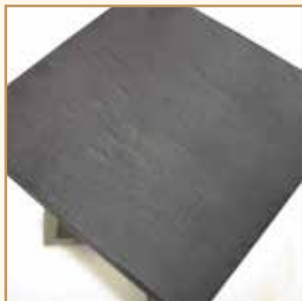

**Dining Table**  
SKU # SR-302  
94"w x 41"d x 30"h

**Saratoga**

The Saratoga table collection offers a unique blend of beautiful cement tops with solid oak bases. The architectural lines of the collection's design give an updated feel, while rich, smoke colored cement tops add depth and beauty that is special and distinctive.

**Materials:** Tops have a surface layer of cement over plywood  
Bases are made of solid white oak

**Finish:** Cement - smoke  
Wood bases - driftwood

**Made in:** Indonesia

**BROWNSTONE**

3435 Regatta Boulevard, Richmond, California 94804  
Tel: 510.236.0703 [brownstonefurniture.com](http://brownstonefurniture.com)