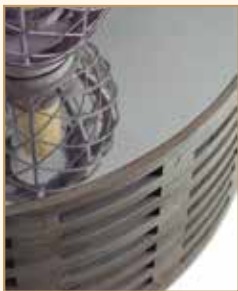

Four Drawer Accent Chest
SKU # PL-002
45"w x 19"d x 35.5"h

Palmer

The Palmer collection is a unique assortment of richly grained teak tables with a sandblasted, driftwood gray finish. Each piece of the collection is carefully designed with updated silhouettes that embody subtle refinement. The extension dining table is equipped with a self storing, butterfly leaf mechanism that allows for convenient entertaining.

BROWNSTONE

Coffee Table
SKU # PL-502
47"w x 47"d x 17"h

End Table
SKU # PL-500
24"w x 47"d x 23"h

Dining Table - Butterfly Leaf Extension
 SKU # PL-302
 100"w x 41"d x 30"h, extended, 80" closed

Rectangular Coffee Table
 SKU # PL-505
 58"w x 32"d x 17"h

Construction/Features: Dining table equipped with a butterfly self storing leaf mechanism. Table veneer surfaces have been sandblasted to enhance the beautiful teak grain. Round cocktail and end table constructed of solid teak wood.