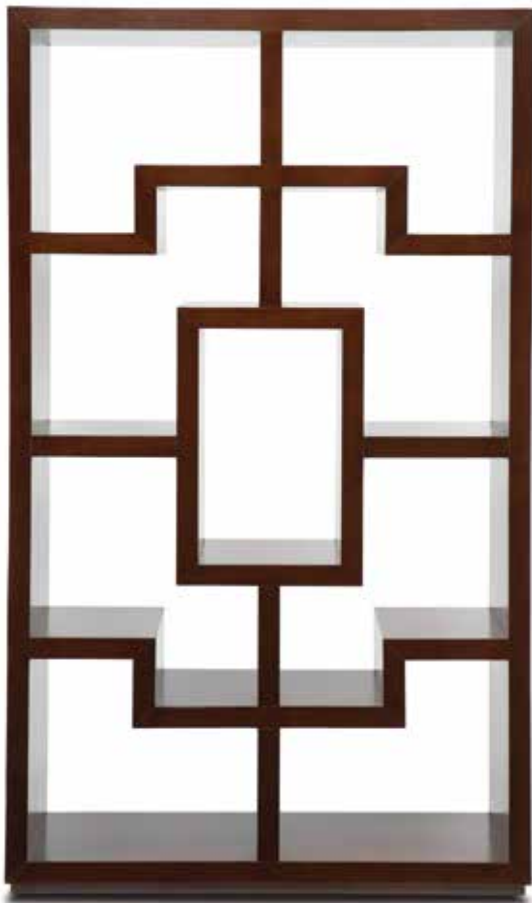

CHELSEA

BROWNSTONE

Chestnut Finish
SKU # CH-401
46"w x 17"d x 80"h

Cerused Teak Finish
SKU # CH-401TK
46"w x 17"d x 80"h

Chelsea Bookcase

The Chelsea bookshelf, designed with updated styling, is the most versatile piece in the home. Offered in three different finishes, this bookshelf can float in a room or be placed against a wall to better enhance its unique architectural design.

Bookcases come standard as shown.

Made of:

3 Options

- Walnut - Chestnut finish
- Mindi - Onyx finish
- Teak - Teak finish

Made in: Indonesia

* onyx and teak finishes are lightly cerused

BROWNSTONE

3435 Regatta Boulevard, Richmond, California 94804
Tel: 510.236.0703 www.brownstonefurniture.com

Onyx Finish
SKU # CH-401ON
46"w x 17"d x 80"h