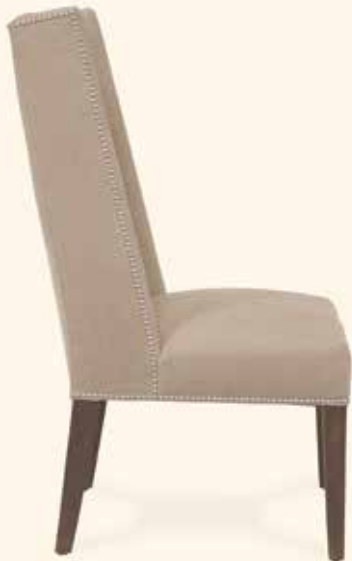

Monterey

The beauty of natural elm became updated and refined, when Brownstone created the Monterey dining table. The table's top sits above a striking stainless base, a streamlined style that is both natural and comfortable. Sold as a square table, Monterey can be used in a breakfast nook, or can be combined as a pair, to make the ideal rectangular table in a dining room.

BROWNSTONE

The Monterey table can be used as a pair to make a rectangular table, but is sold by the square.

Square Table

47" w x 47" d x 30.7" h

Rectangular Table

94" w x 47" d x 30.7" h

SKU # MN-302

The Monterey table can be used as a pair to make a rectangular table, but is sold by the square.

Square Table 47" w x 47" d x 30.7" h
Rectangular Table 94" w x 47" d x 30.7" h
SKU # MN-302

Materials: Top made of elm
Base made of stainless steel
Chair upholstered in a khaki colored linen

Made in: China